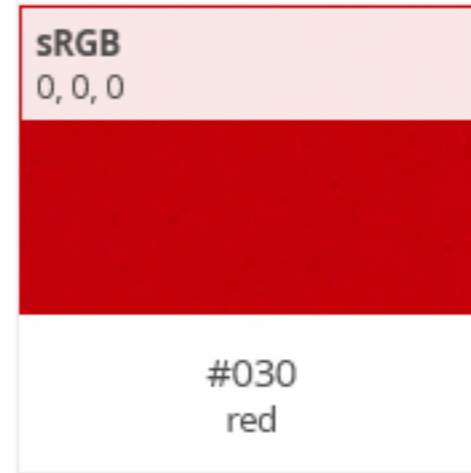

Sample Colours – ORALITE® 5200

Colours may not be a 100% colour match of actual material.